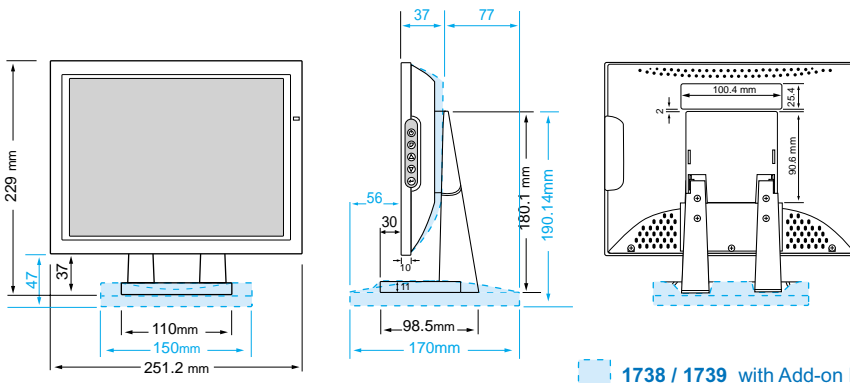

## Features:

- Full 10" viewable display  
crisp image
- SVGA 800 x 600 flicker free
- On Screen Display easy to use
- Auto scaling function simply  
" i-touch "
- Base wall mountable with  
tilt 90° adjustment
- VESA wall mounting kit (optional)
- Ideal for POS/Kiosk users and  
Windows application
- Power consumption  
18W/2.5W DPMS
- Lightest weight 1.1kg/0.8kg  
without base
- Super Slim space saving  
33mm/10mm depth
- State-of-the-art design
- Touch version  
availability (1767/1768)

# The Versatile 10.4" TFT LCD Color Monitor

**Add-on Base**  
Swivel 56° from left to right

STOCK NUMBER		1738 (White)	1768 (White)
		1739 (Black)	1767 (Black)
Panel	Viewing Area	10.4"	
	Resolution	800 x 600 SVGA	
	Color	262,144	
	Viewing Angle	Horizontal:90° & Vertical:55°	
	Response Time	40 ms	
	Contrast Ratio	180:1	
	Brightness	260 cd /m <sup>2</sup>	120 cd /m <sup>2</sup>
Video Input	VGA Signal	R/G/B Analog VGA	
	Scan Frequencies	H: 31 ~ 54 KHz V: 56 ~ 85 Hz	
Control	Power	On / Off with LED Indicator	
	OSD	OSD Control with "i-touch" auto scaling	
Power Adaptor	Input	Universal AC 100 ~ 240 V, 50 / 60 Hz	
	Output	DC +12 V	
Power	Management	VESA DPMS Standard	
	Consumption	18W / 2.5W	
Environment	Temperature	0 ℃ ~ 40 ℃	
	Humidity	10% ~ 85%	
Dimension (mm)	physical	251(W) x 229(H) x 98.5(D)	251(W) x 239(H) x 170(D)
Weight	net	1.1Kgs	1.8Kgs
Safety & EMI		FCC, UL, CE, T V/GS	
Applications		POS, Banking, ATM, IPC, TML, Web IA, Mini PC	
Add-on Base		Optional	Standard
Touch Panel			Resistive & RS232

**Tilt base (0° ~90°)**  
Tilt function 0° ~90° is designed for different viewing angles of various applications.

1738 / 1739 with Add-on Base

Specification subject to change without notice.

**DGA Houston**  
[www.dgahouston.com](http://www.dgahouston.com)