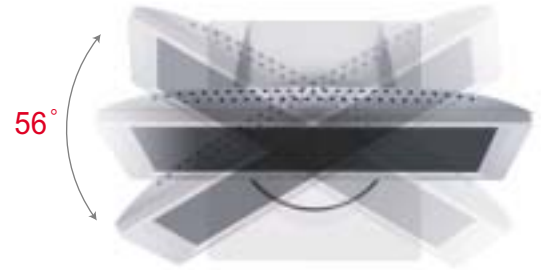

# The Versatile 10.4" TFT LCD Color Monitor

**Brilliant black and OA white**  
Two color optional

**Compact design**  
Super slim 33mm depth,  
1.1 kg with base

**VESA wall mounting**  
Meet VESA STANDARD  
with mounting plate specification.

## Features:

- Full 10" viewable display  
crisp image
- SVGA 800 x 600 flicker free
- On Screen Display easy to use
- Auto scaling function simply  
" i-touch "
- Base wall mountable with  
tilt 90° adjustment
- VESA wall mounting kit (optional)
- Ideal for POS/Kiosk users and  
Windows application
- Power consumption  
18W/2.5W DPMS
- Lightest weight 1.1kg/0.8kg  
without base
- Super Slim space saving  
33mm/10mm depth
- State-of-the-art design
- Touch version  
availability (1767/1768)

# The Versatile 10.4" TFT LCD Color Monitor

**Add-on Base**  
Swivel 56° from left to right

STOCK NUMBER		1738 (White)	1768 (White)
		1739 (Black)	1767 (Black)
Panel	Viewing Area	10.4"	
	Resolution	800 x 600 SVGA	
	Color	262,144	
	Viewing Angle	Horizontal:90° & Vertical:55°	
	Response Time	40 ms	
	Contrast Ratio	180:1	
	Brightness	260 cd /m <sup>2</sup>	120 cd /m <sup>2</sup>
Video Input	VGA Signal	R/G/B Analog VGA	
	Scan Frequencies	H: 31 ~ 54 KHz V: 56 ~ 85 Hz	
Control	Power	On / Off with LED Indicator	
	OSD	OSD Control with "i-touch" auto scaling	
Power Adaptor	Input	Universal AC 100 ~ 240 V, 50 / 60 Hz	
	Output	DC +12 V	
Power	Management	VESA DPMS Standard	
	Consumption	18W / 2.5W	
Environment	Temperature	0 ℃ ~ 40 ℃	
	Humidity	10% ~ 85%	
Dimension (mm)	physical	251(W) x 229(H) x 98.5(D)	251(W) x 239(H) x 170(D)
Weight	net	1.1Kgs	1.8Kgs
Safety & EMI		FCC, UL, CE, T V/GS	
Applications		POS, Banking, ATM, IPC, TML, Web IA, Mini PC	
Add-on Base		Optional	Standard
Touch Panel			Resistive & RS232

**Mounting Base**  
With a simple device, the base can be fixed on platform such as desktop, POS machine or wall.

**"i-touch" Auto adjustment**  
The intelligent one touch key, automatically set your monitor to optimal position.