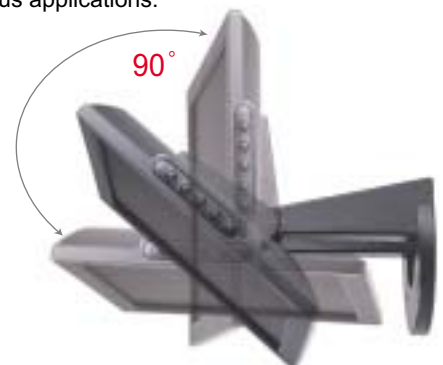

## Features:

- Full 10" viewable display  
crisp image
- SVGA 800 x 600 flicker free
- On Screen Display easy to use
- Auto scaling function simply  
" i-touch "
- Base wall mountable with  
tilt 90° adjustment
- VESA wall mounting kit (optional)
- Ideal for POS/Kiosk users and  
Windows application
- Power consumption  
18W/2.5W DPMS
- Lightest weight 1.1kg/0.8kg  
without base
- Super Slim space saving  
33mm/10mm depth
- State-of-the-art design
- Touch version  
availability (1767/1768)

# The Versatile 10.4" TFT LCD Color Monitor

**Add-on Base**  
Swivel 56° from left to right

STOCK NUMBER		1738 (White)	1768 (White)
		1739 (Black)	1767 (Black)
Panel	Viewing Area	10.4"	
	Resolution	800 x 600 SVGA	
	Color	262,144	
	Viewing Angle	Horizontal:90° & Vertical:55°	
	Response Time	40 ms	
	Contrast Ratio	180:1	
	Brightness	260 cd /m <sup>2</sup>	120 cd /m <sup>2</sup>
Video Input	VGA Signal	R/G/B Analog VGA	
	Scan Frequencies	H: 31 ~ 54 KHz V: 56 ~ 85 Hz	
Control	Power	On / Off with LED Indicator	
	OSD	OSD Control with "i-touch" auto scaling	
Power Adaptor	Input	Universal AC 100 ~ 240 V, 50 / 60 Hz	
	Output	DC +12 V	
Power	Management	VESA DPMS Standard	
	Consumption	18W / 2.5W	
Environment	Temperature	0 ℃ ~ 40 ℃	
	Humidity	10% ~ 85%	
Dimension (mm)	physical	251(W) x 229(H) x 98.5(D)	251(W) x 239(H) x 170(D)
Weight	net	1.1Kgs	1.8Kgs
Safety & EMI		FCC, UL, CE, T V/GS	
Applications		POS, Banking, ATM, IPC, TML, Web IA, Mini PC	
Add-on Base		Optional	Standard
Touch Panel			Resistive & RS232

**Mounting Base**  
With a simple device, the base can be fixed on platform such as desktop, POS machine or wall.

**"i-touch" Auto adjustment**  
The intelligent one touch key, automatically set your monitor to optimal position.

**Tilt base (0° ~90°)**  
Tilt function 0° ~90° is designed for different viewing angles of various applications.

1738 / 1739 with Add-on Base

Specification subject to change without notice.

**DGA Houston**  
[www.dgahouston.com](http://www.dgahouston.com)